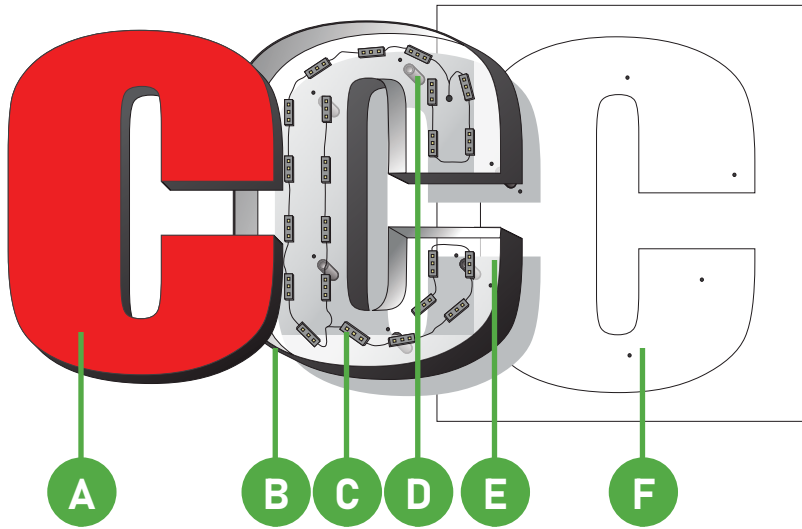

FRONT/BACK-LIT CHANNEL LETTERS

Components Breakdown

Descriptions

- **A** – Acrylic face with trim cap
- **B** – 5” deep custom channel letter
- **C** – Mounted and secured LEDs
- **D** – Spacers to allow halo effect
- **E** – Clear backing with clips for mounting
- **F** – Provided templet