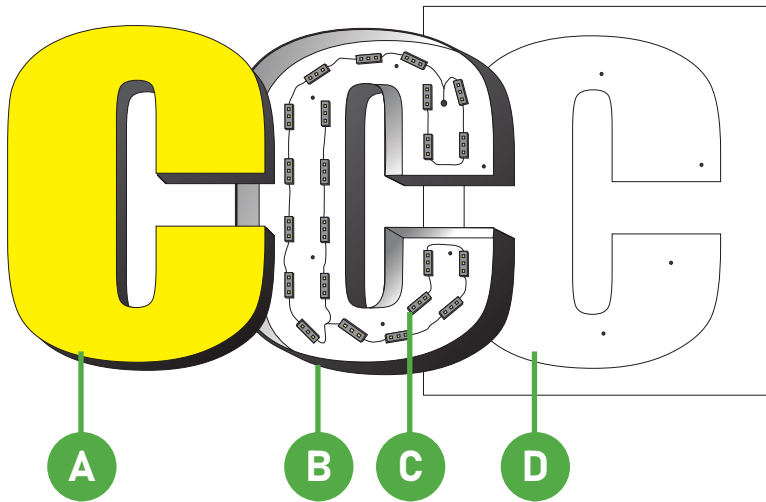

Components Breakdown

Descriptions

- A** – Acrylic face with trim cap
- B** – 4" deep custom channel letters
- C** – Provided templet

Our Finished Work

Available Colors

Trim Colors

 Red	 Yellow	 Black
 Green	 Orange	 Light Gold
 Blue	 White	 Light Silver

Acrylic Face Colors

 Red	 Yellow	 Day/Night
 Green	 Orange	 Clear
 Blue	 White	

Return Colors

 Red	 White	 Black
---	---	---

Material Breakdown

Acrylic Faces	1/8" - 3/16" acrylic. Choice of standard colors.
Trim	3/4" - 1" Choice of standard colors.
Backs	0.040 - 0.063 aluminum
Returns	Standard 4"-5" deep prefinished aluminum. Choice of standard colors.
Assembly/ Mounting	Letters can be mounted direct to wall or preassembled to raceway or square tube frame.
Installation Templet	Standard with all orders. Specifies 1/4 mounting holes, 7/8 electrical cord.
Optional Additions	Adding electrical, choice in color of LEDs, Neon. Preassembled to raceway. Custom Logo. Add digital graphic. Complex fonts. Customize any material color.

CHANNEL LETTERS - LED ILLUMINATED

Components Breakdown

Descriptions

- A** – Acrylic face with trim cap
- B** – 5” deep custom channel letters
- C** – Mounted and secured LEDs
- D** – Provided templet

Our Finished Work

 Red	 Yellow	 Black
 Green	 Orange	 Light Gold
 Blue	 White	 Light Silver
 Custom		

Material Breakdown

Letter	3” deep, 0.040-0.063 reverse channel letter. Choice of standard colors
Acrylic Faces	1/8” - 3/16” acrylic. Choice of standard colors.
Trim	3/4” - 1” Choice of standard colors.
Backs	0.040 - 0.063 aluminum
Returns	Standard 4”-5” deep prefinished aluminum. Choice of standard colors.
Assembly/ Mounting	Letters can be mounted direct to wall or preassembled to raceway or square tube frame.
Installation Templet	Standard with all orders. Specifies 1/4 mounting holes, 7/8 electrical cord.
Optional Additions	Adding electrical, choice in color of LEDs, Neon. Preassembled to raceway. Custom Logo. Add digital graphic. Complex fonts. Customize any material color.