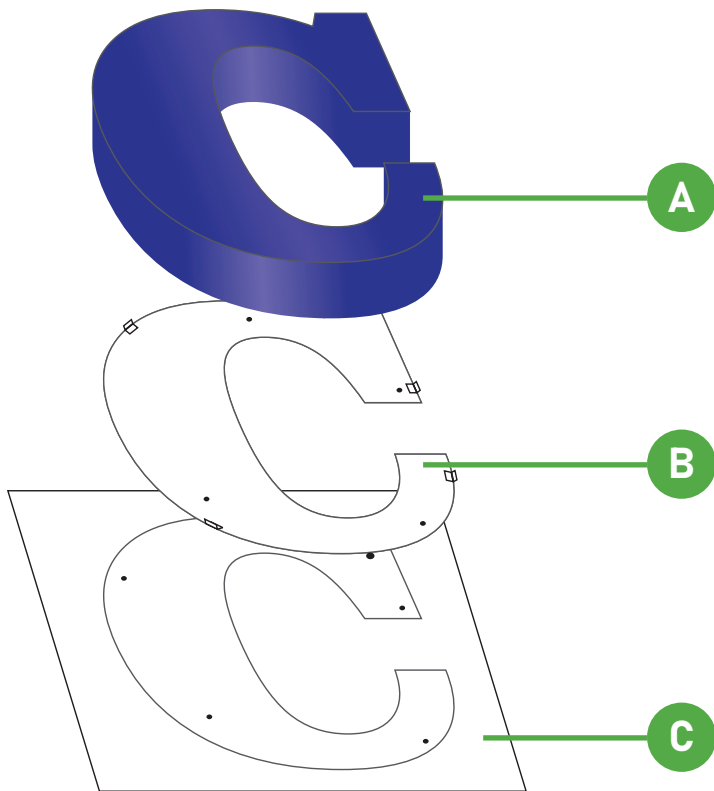

CHANNEL LETTERS - LED ILLUMINATED

Components Breakdown

Descriptions

- A** – Acrylic face with trim cap
- B** – 5” deep custom channel letters
- C** – Mounted and secured LEDs
- D** – Provided templet

Our Finished Work

LED Colors

	Red		Blue		Amber
	Green		White		

Material Breakdown

Acrylic Faces	1/8" - 3/16" acrylic. Choice of standard colors.
Trim	3/4" - 1" Choice of standard colors.
Backs	0.040 - 0.063 aluminum
Returns	Standard 4"-5" deep prefinished aluminum. Choice of standard colors.
Lighting	LED standard lighting. Neon available upon request.
Assembly/ Mounting	Letters can be mounted direct to wall or preassembled to raceway or square tube frame.
Installation Templet	Standard with all orders. Specifies 1/4 mounting holes, 7/8 electrical cord.

REVERSE CHANNEL LETTERS

Components Breakdown

Descriptions

- A** – 3” deep custom reverse channel letter
- B** – Custom backing with clips for mounting
- C** – Provided templet

Available Colors

Letter Colors

 Red	 Yellow	 Black
 Green	 Orange	 Light Gold
 Blue	 White	 Light Silver
 Custom		

Material Breakdown

Letter	3” deep, 0.040-0.063 reverse channel letter. Choice of standard colors
Acrylic Faces	1/8” - 3/16” acrylic. Choice of standard colors.
Trim	3/4” - 1” Choice of standard colors.
Backs	0.040 - 0.063 aluminum
Returns	Standard 4”-5” deep prefinished aluminum. Choice of standard colors.
Assembly/ Mounting	Letters can be mounted direct to wall or preassembled to raceway or square tube frame.
Installation Templet	Standard with all orders. Specifies 1/4 mounting holes, 7/8 electrical cord.
Optional Additions	Adding electrical, choice in color of LEDs, Neon. Preassembled to raceway. Custom Logo. Add digital graphic. Complex fonts. Customize any material color.