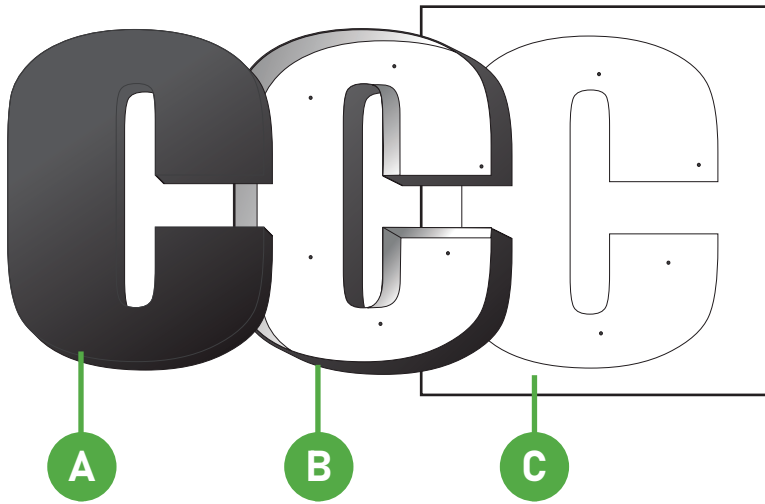

CHANNEL LETTERS - NON ILLUMINATED

Components Breakdown

Descriptions

- **A** – Acrylic face with trim cap
- **B** – 4" deep custom channel letters
- **C** – Provided templet