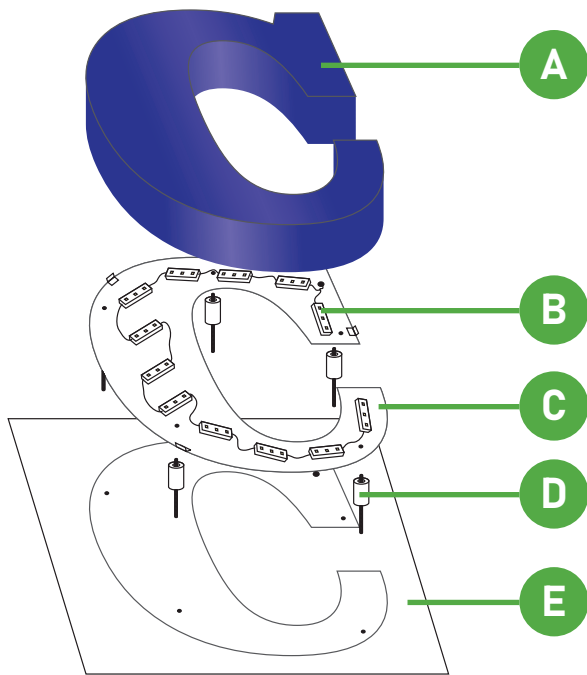

REVERSE CHANNEL LETTERS

Components Breakdown

Descriptions

- A** – 3” deep custom reverse channel letter
- B** – Custom backing with clips for mounting
- C** – Provided templet

Available Colors

Letter Colors

 Red	 Yellow	 Black
 Green	 Orange	 Light Gold
 Blue	 White	 Light Silver
 Custom		

Material Breakdown

Letter	3” deep, 0.040-0.063 reverse channel letter. Choice of standard colors
Acrylic Faces	1/8” - 3/16” acrylic. Choice of standard colors.
Trim	3/4” - 1” Choice of standard colors.
Backs	0.040 - 0.063 aluminum
Returns	Standard 4”-5” deep prefinished aluminum. Choice of standard colors.
Assembly/ Mounting	Letters can be mounted direct to wall or preassembled to raceway or square tube frame.
Installation Templet	Standard with all orders. Specifies 1/4 mounting holes, 7/8 electrical cord.
Optional Additions	Adding electrical, choice in color of LEDs, Neon. Preassembled to raceway. Custom Logo. Add digital graphic. Complex fonts. Customize any material color.

Our Finished Work

REVERSE CHANNEL LETTERS - LED ILLUMINATED

Components Breakdown

Descriptions

- A** - 3" deep custom reverse channel letter
- B** - Mounted and secured LEDs
- C** - Clear backing with clips for mounting
- D** - Spacers to allow halo effect
- E** - Provided templet

Available Colors

Letter Colors

 Red	 Yellow	 Black
 Green	 Orange	 Light Gold
 Blue	 White	 Light Silver

Halo Colors

 Red	 Blue	 Amber
 Green	 White	 Custom

Material Breakdown

Letter	3" deep, 0.040-0.063 reverse channel letter. Choice of standard colors
Back	1/8" - 3/16" clear polycarbonate. Additional vinyl can be layed to customize halo effect.
Assembly/ Mounting	Letters can be mounted direct to wall or preassembled to raceway or square tube frame.
Installation Templet	Standard with all orders. Specifies mounting holes and electrical outs.
Optional Additions	Adding electrical, choice in color of LEDs, Neon (halo). Preassembled to raceway. Custom Logo. Add digital graphic. Customize any material color.