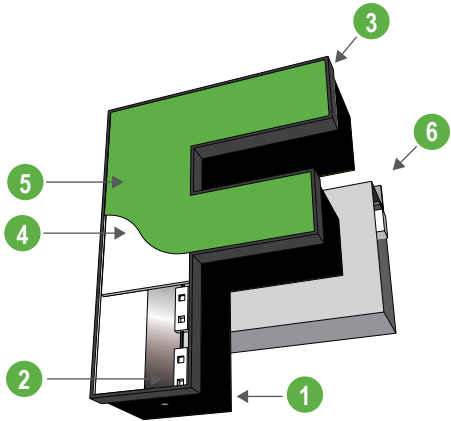

tfasigns

• WHOLESALE •

Specs: 1 Return Color:
(.040" Aluminum 5")

2 Backs: white
3 Trimcap Color:

4 Face Color:
(3/16" Acrylic)

5 First Surface Translucent Vinyl Color:

To be digitally printed

Product: Front-Lit Channel Letter
Back-Lit (halo) Channel Letter
Front-Lit/Back-Lit (halo) Channel Letter

Install: Raceway -Specify color (black by default)-
Pin Mounted

Ship to:

Phone:

Send approved project with the sign dimensions (height, length and total SqFt)